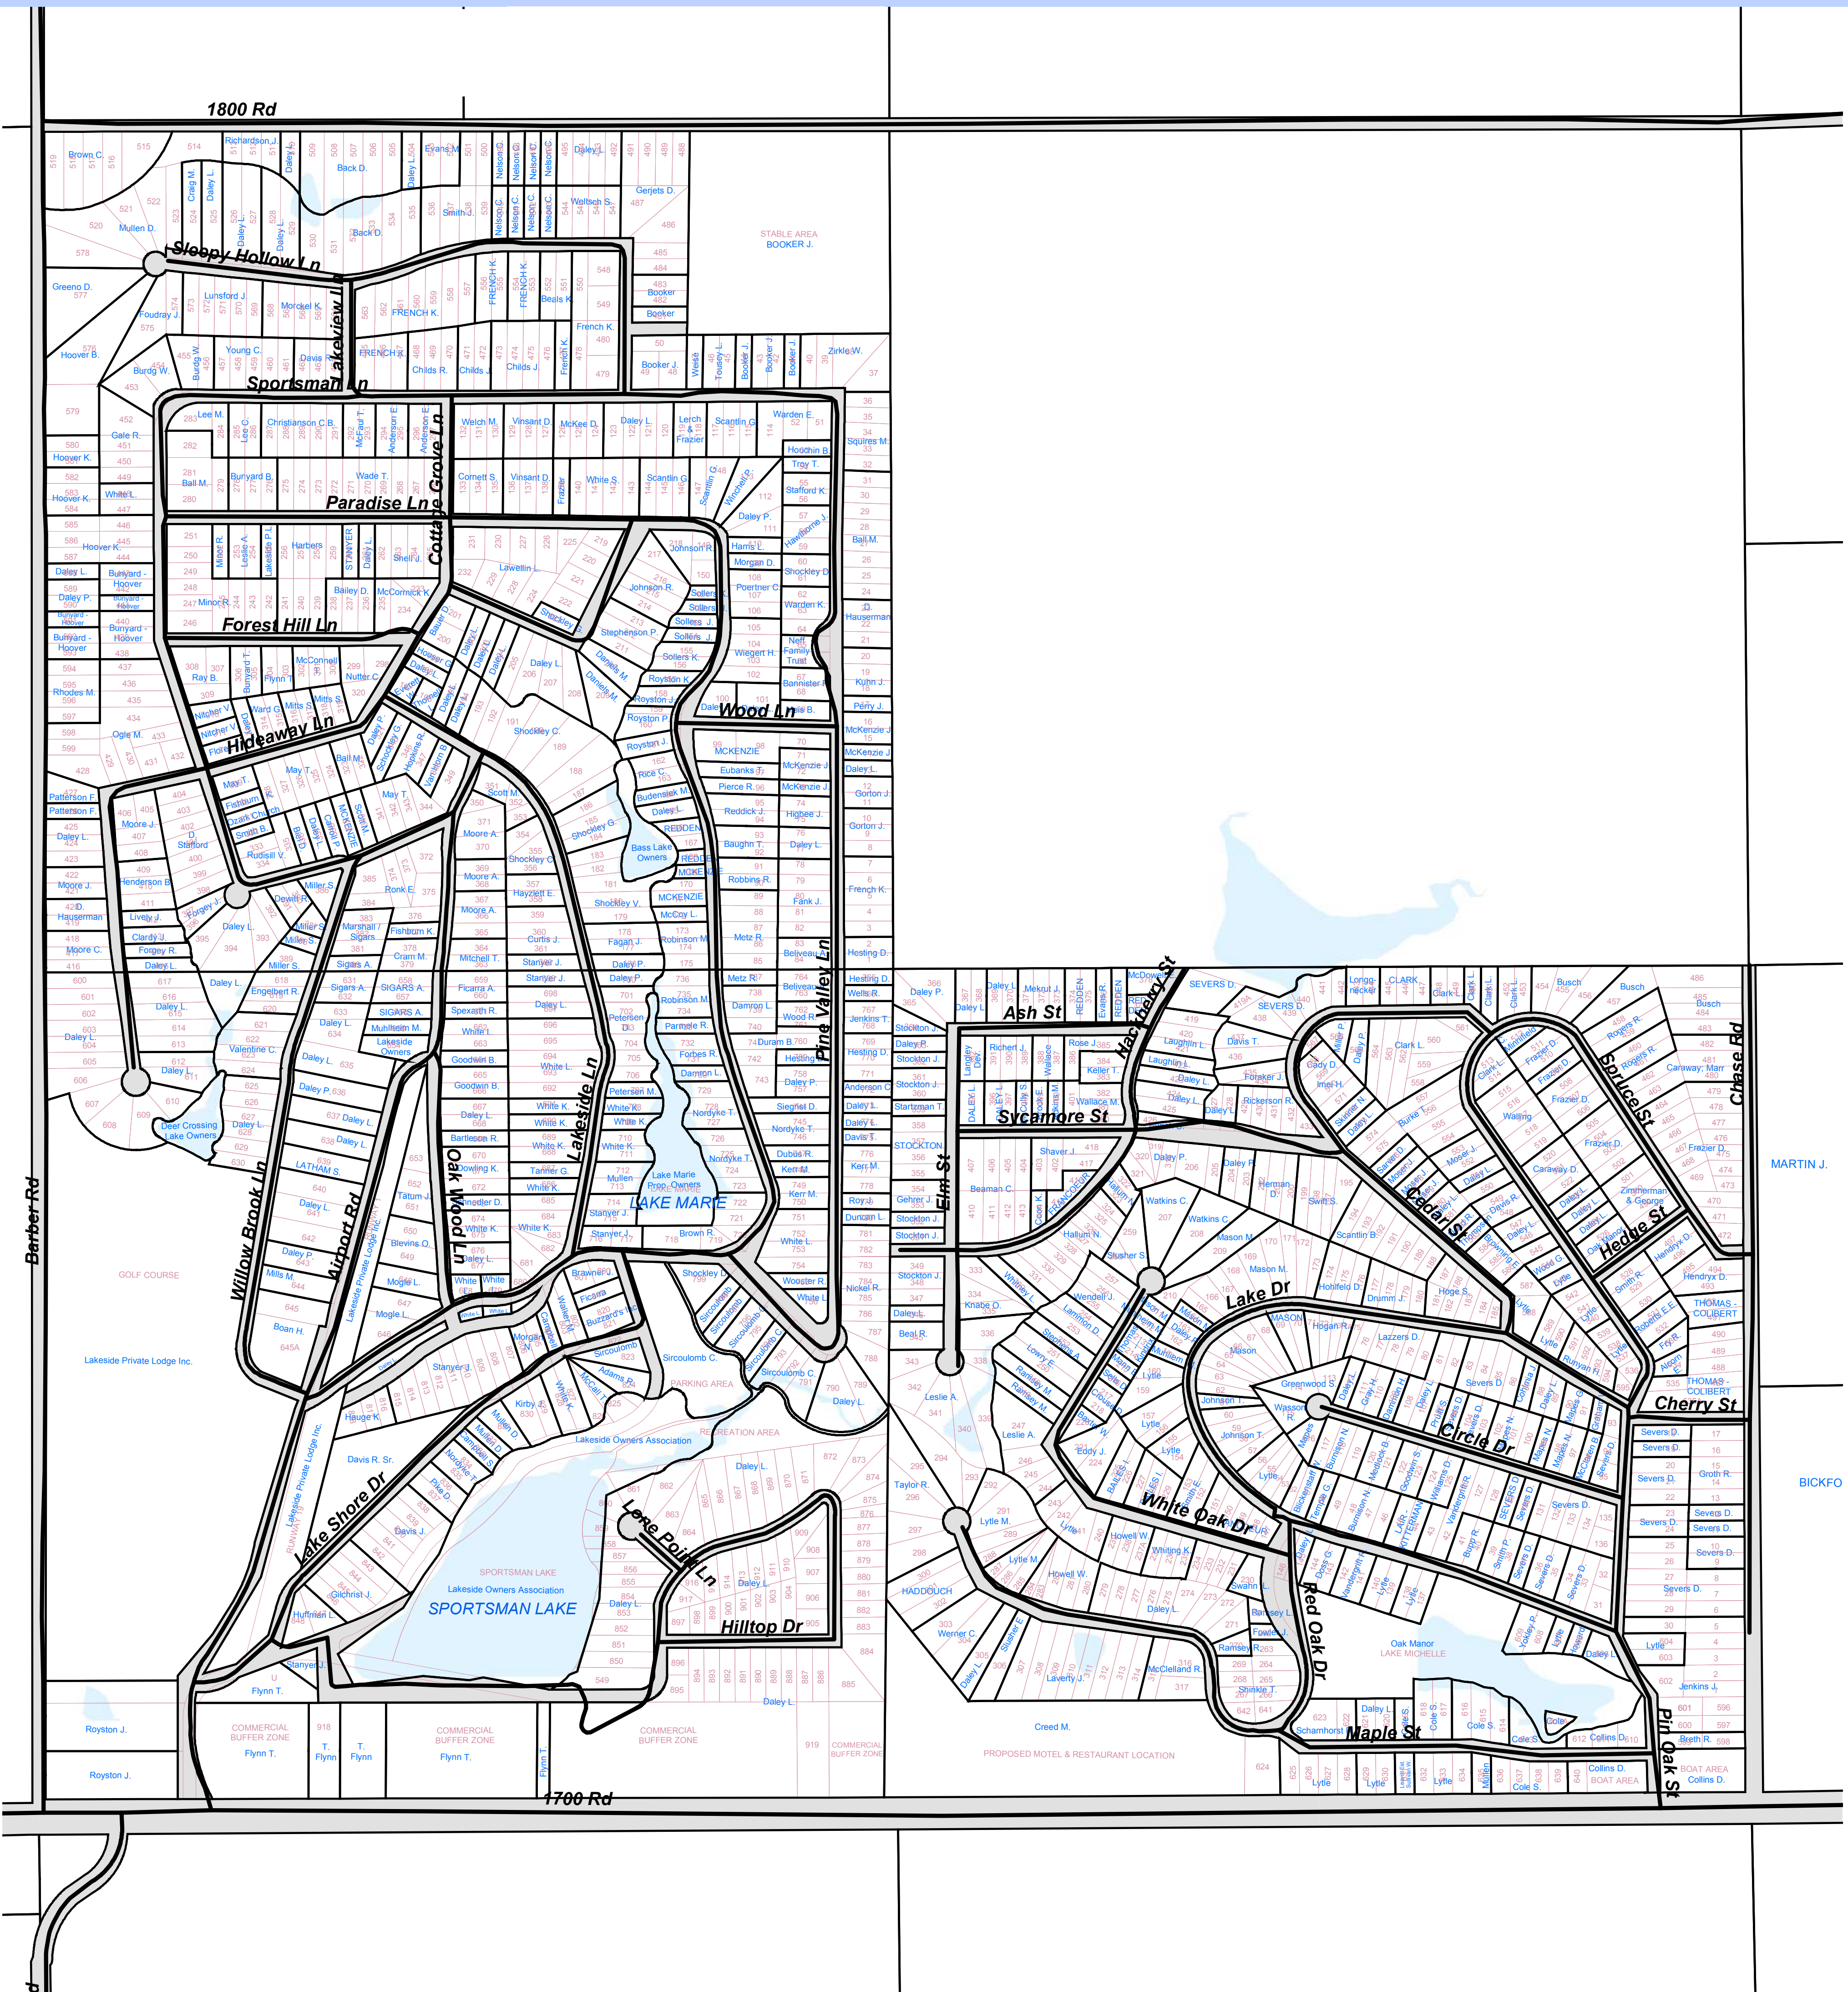

LAKESIDE / OAKMANOR OWNERSHIP

Legend

-  Roads
-  parcels
-  lots

Date Printed: 7/9/2019
 Scale: N.T.S.
 Z:/Projects/GIS Coordinator/Lakeside-Oakmanor Ownership.mxd

Map features are representations of original data sources and do not intend to replace or modify land surveys, deeds or other legal instruments used to describe land ownership or use.

Every effort has been made to assure data accuracy on this map, if you feel there is an error please feel free to contact the appropriate office for a possible correction.