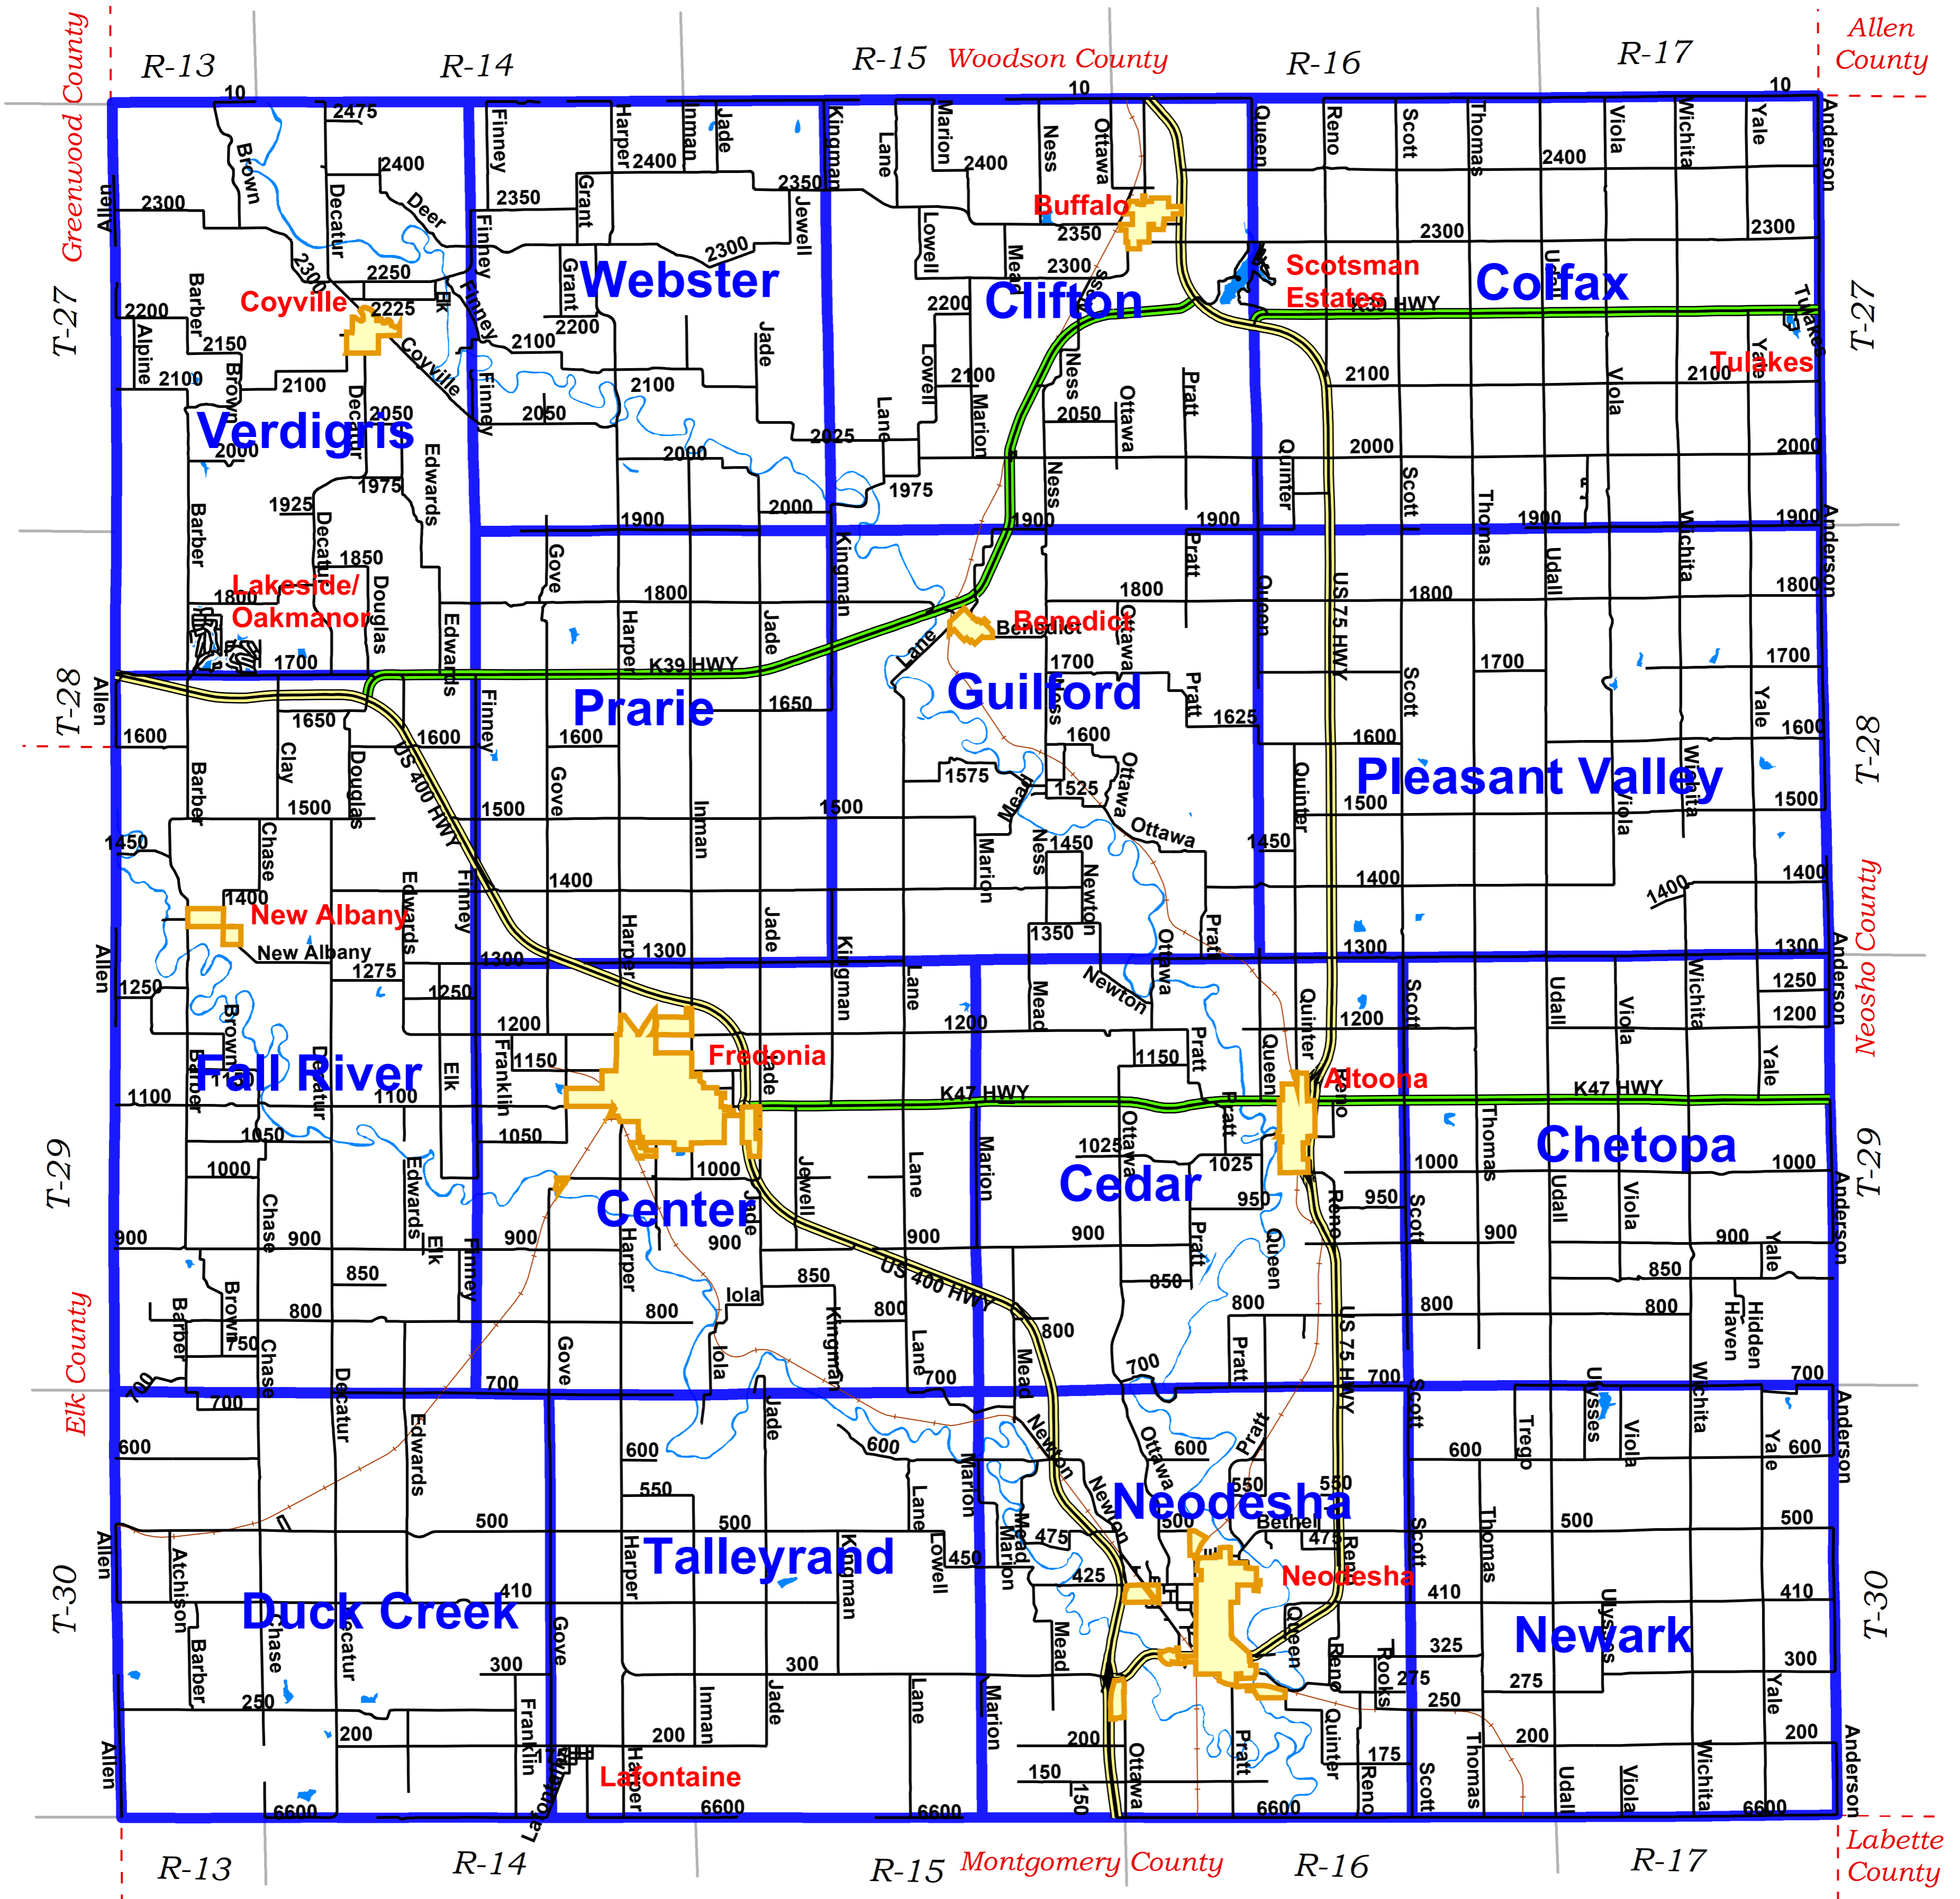

Wilson County

Political Townships

Legend

- Corporate Limits
 - County Roads
 - Federal Hwy
 - State Hwy
 - railroad
 - poltownship
- Wilson County GIS/Mapping Dept
Tina Hladky
615 Madison, Courthouse Rm 103
Fredonia Ks. 66736
(620) 378-4337
- Date Printed: 6-21-2013
Scale: N.T.S.
Z:/projects/treasurer/taxingunimap.mxd

Map features are representations of original data sources and do not intend to replace or modify land surveys, deeds or other legal instruments used to describe land ownership or use.

Every effort has been made to assure data accuracy on this map, if you feel there is an error please feel free to contact the appropriate office for a possible correction.

0 0.75 1.5 3 4.5 6 Miles