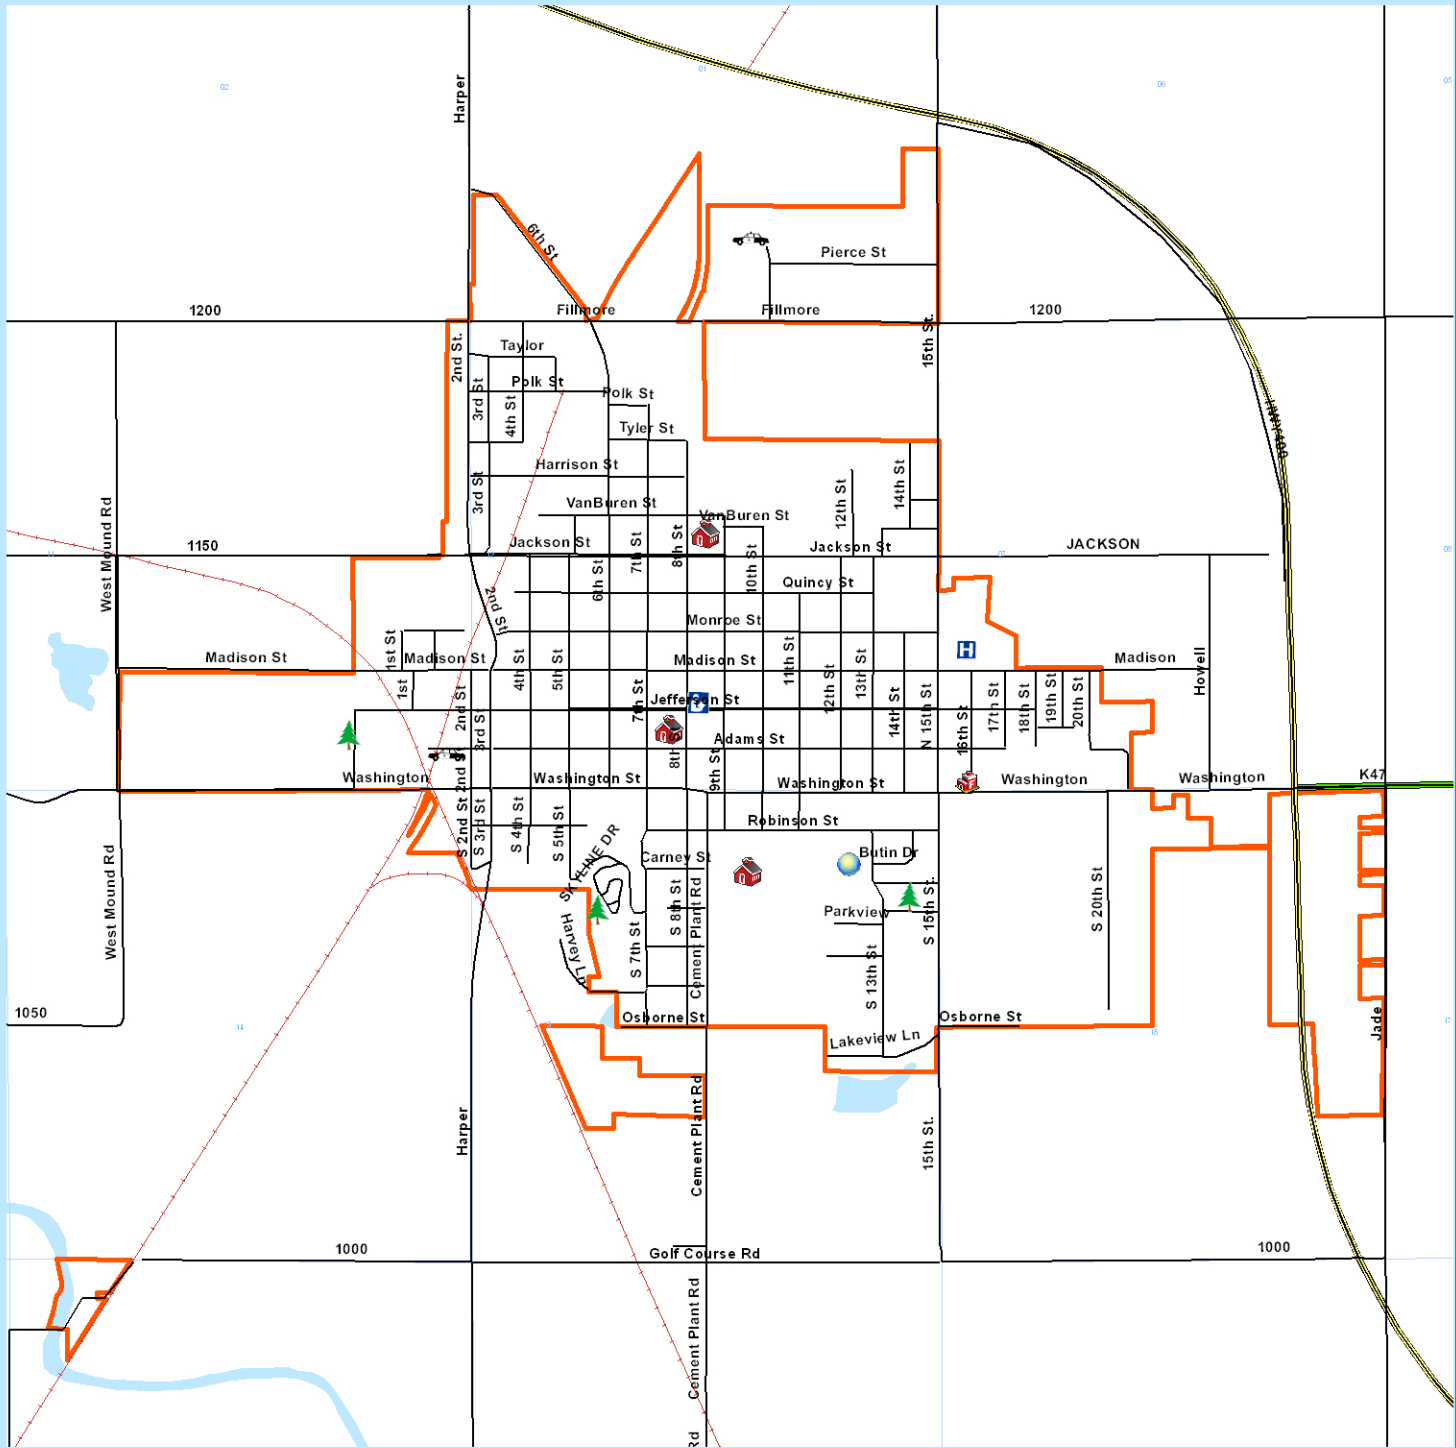

City of Fredonia

Map features are representations of original data sources and do not intend to replace or modify land surveys, deeds or other legal instruments used to describe land ownership or use.

Every effort has been made to assure data accuracy on this map, if you feel there is an error please contact the appropriate office for a possible correction.

Legend

-  countywide_911roads
-  Railroads
-  Corporate Limits
-  Federal Hwy
-  State Hwy
-  Sections
-  Water

Wilson County GIS/Mapping Dept.
615 Madison, Courthouse Rm 103
Fredonia, KS 66736
1-620-378-4337